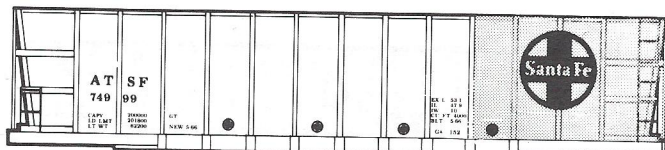

SET No. G-31: BLACK UNIT TRAIN COAL GONDOLA (1970)
(White Lettering, Black and White Herald)
MR Article Oct. '71

SET No. G-31: BLACK UNIT TRAIN COAL GONDOLA,
Yellow End (1966) (White Lettering, Black
Herald) RMC Article Mar. '72

SET No. PR-37: GREEN UNIT TRAIN COAL GONDOLA
(1967) (White Lettering)

SET No. PR-37: TAN UNIT TRAIN COAL GONDOLA,
Blk End & Trucks (3-73) (Blk
& Wht Lettering, Red Herald)

SET No. G-111: BLACK 52' COVERED GONDOLA, Yellow
Ends and Roof (3-72) (Yellow and Black
Lettering, White and Yellow Herald)

SET No. G-120: BOX CAR RED 52' GONDOLA (1-72)
(White Lettering and Herald)

SET No. G-40: ORANGE 52' GONDOLA, Black Ends
(5-71) (Black and White Lettering, Black
Herald)

SET No. G-50: BLACK GONDOLA (6-72)
(White Lettering)

SET No. G-350: GREEN OPEN GONDOLA (1973)
(White Lettering & Herald)

SET No. G-280: BOX CAR RED GONDOLA (3-73)
(White Lettering)