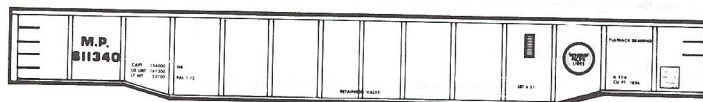

SET No. G-120: BOX CAR RED 52' GONDOLA (1-72)
(White Lettering and Herald)