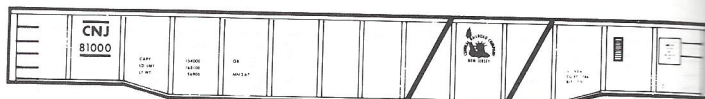

SET No. G-260: BRIGHT RED GONDOLA (1974)
(White Lettering & Herald)