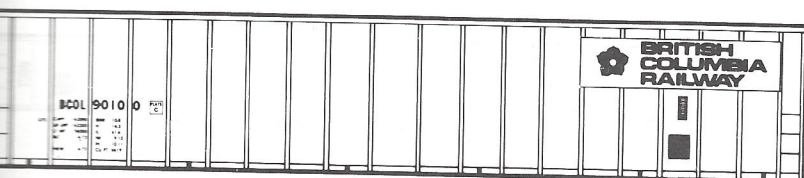

SET No. G-231: GREEN WOOD CHIP GONDOLA
(4-72) (White Lettering; White, Green & Orange Herald)