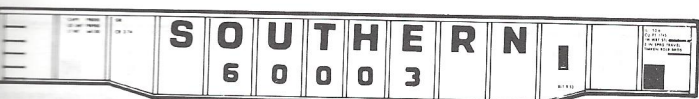

SET No. G-140: BLACK GONDOLA (5-73)
(Yellow Lettering & Herald)

SET No. G-230: DARK GREEN GONDOLA (1973)
(White Lettering; White, Green & Orange Herald)

SET No. G-380: BLACK GONDOLA (3-72)
(Yellow Lettering & Herald)

SET No. G-460: BOX CAR RED GONDOLA (1973)
(White Lettering)

SET No. G-20: BLACK GONDOLA (3-74)
(Wht Lettering & Herald)
CNW "Employee Owned"

SET No. G-70: YELLOW GONDOLA (4-73) (Red Underframe
& Trucks) (Green Lettering)

SET No. G-90: BOX CAR RED GONDOLA (3-74)
(White Lettering)

SET No. G-260: BRIGHT RED GONDOLA (1974)
(White Lettering & Herald)

SET No. G-10: YELLOW OPEN GONDOLA (1974)
(Blk Lettering)

SET No. G-101: WHT 52' OPEN GONDOLA (9-74)
Blk Underframe & Trucks
(Blk & Red Lettering)