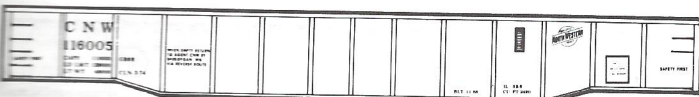

SET No. G-140: BLACK GONDOLA (5-73)
(Yellow Lettering & Herald)

SET No. G-230: DARK GREEN GONDOLA (1973)
(White Lettering; White, Green & Orange Herald)

SET No. G-380: BLACK GONDOLA (3-72)
(Yellow Lettering & Herald)

SET No. G-460: BOX CAR RED GONDOLA (1973)
(White Lettering)

SET No. G-20: BLACK GONDOLA (3-74)
(Wht Lettering & Herald)
CNW "Employee Owned"

SET No. G-70: YELLOW GONDOLA (4-73) (Red Underframe
& Trucks) (Green Lettering)